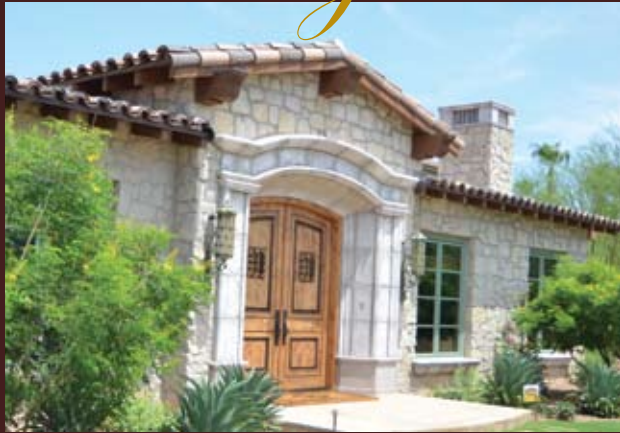

Imagine, Design, Create

 **EAGLE**
LUXURY PROPERTIES

IMAGINE, DESIGN, CREATE

We understand that your home is a reflection of your personality and is an expression of your unique lifestyle. We consider ourselves a conceptual builder, visualizing what you imagine, and then work together to design your ideal living space. We take listening to your needs and desires very seriously while collaborating with our architects, designers, and skilled craftsmen to turn your dreams into reality.

A Luxury Home Builder in Arizona's most celebrated communities is one way to distinguish Eagle Luxury Properties. Remodeling and Renovating in these communities is another. The Eagle Team is committed to delivering the highest level of quality and service to meet our clients' needs and desires.

Eagle is a licensed general contractor with an excellent team of skilled, seasoned, competent professionals that share the same goals and passions of building and remodeling Luxury Properties. With an impressive portfolio and a proven track record, Eagle takes pride in their work and has become among the elite builders in the market place to be called Luxury Builders. We look forward to working with you in the near future.